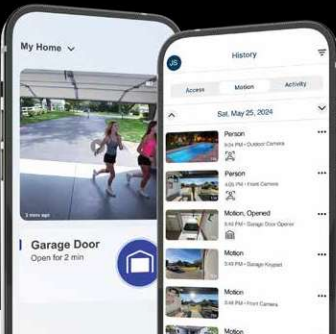

Do more with myQ