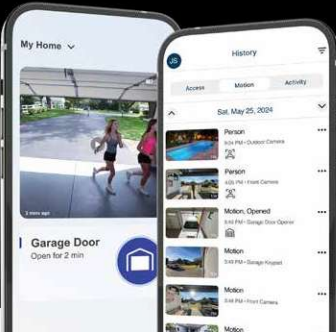

Do more with myQ

L993M

L957W

Garage Door Opener Battery
Integrated battery back up allows you to open and close your door even when the power is out.

485LM