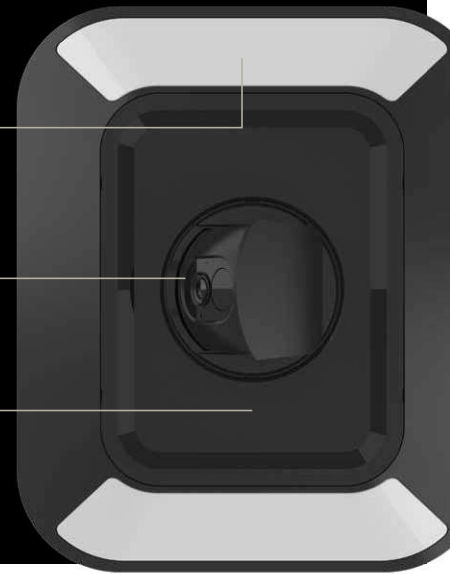

Included in the box